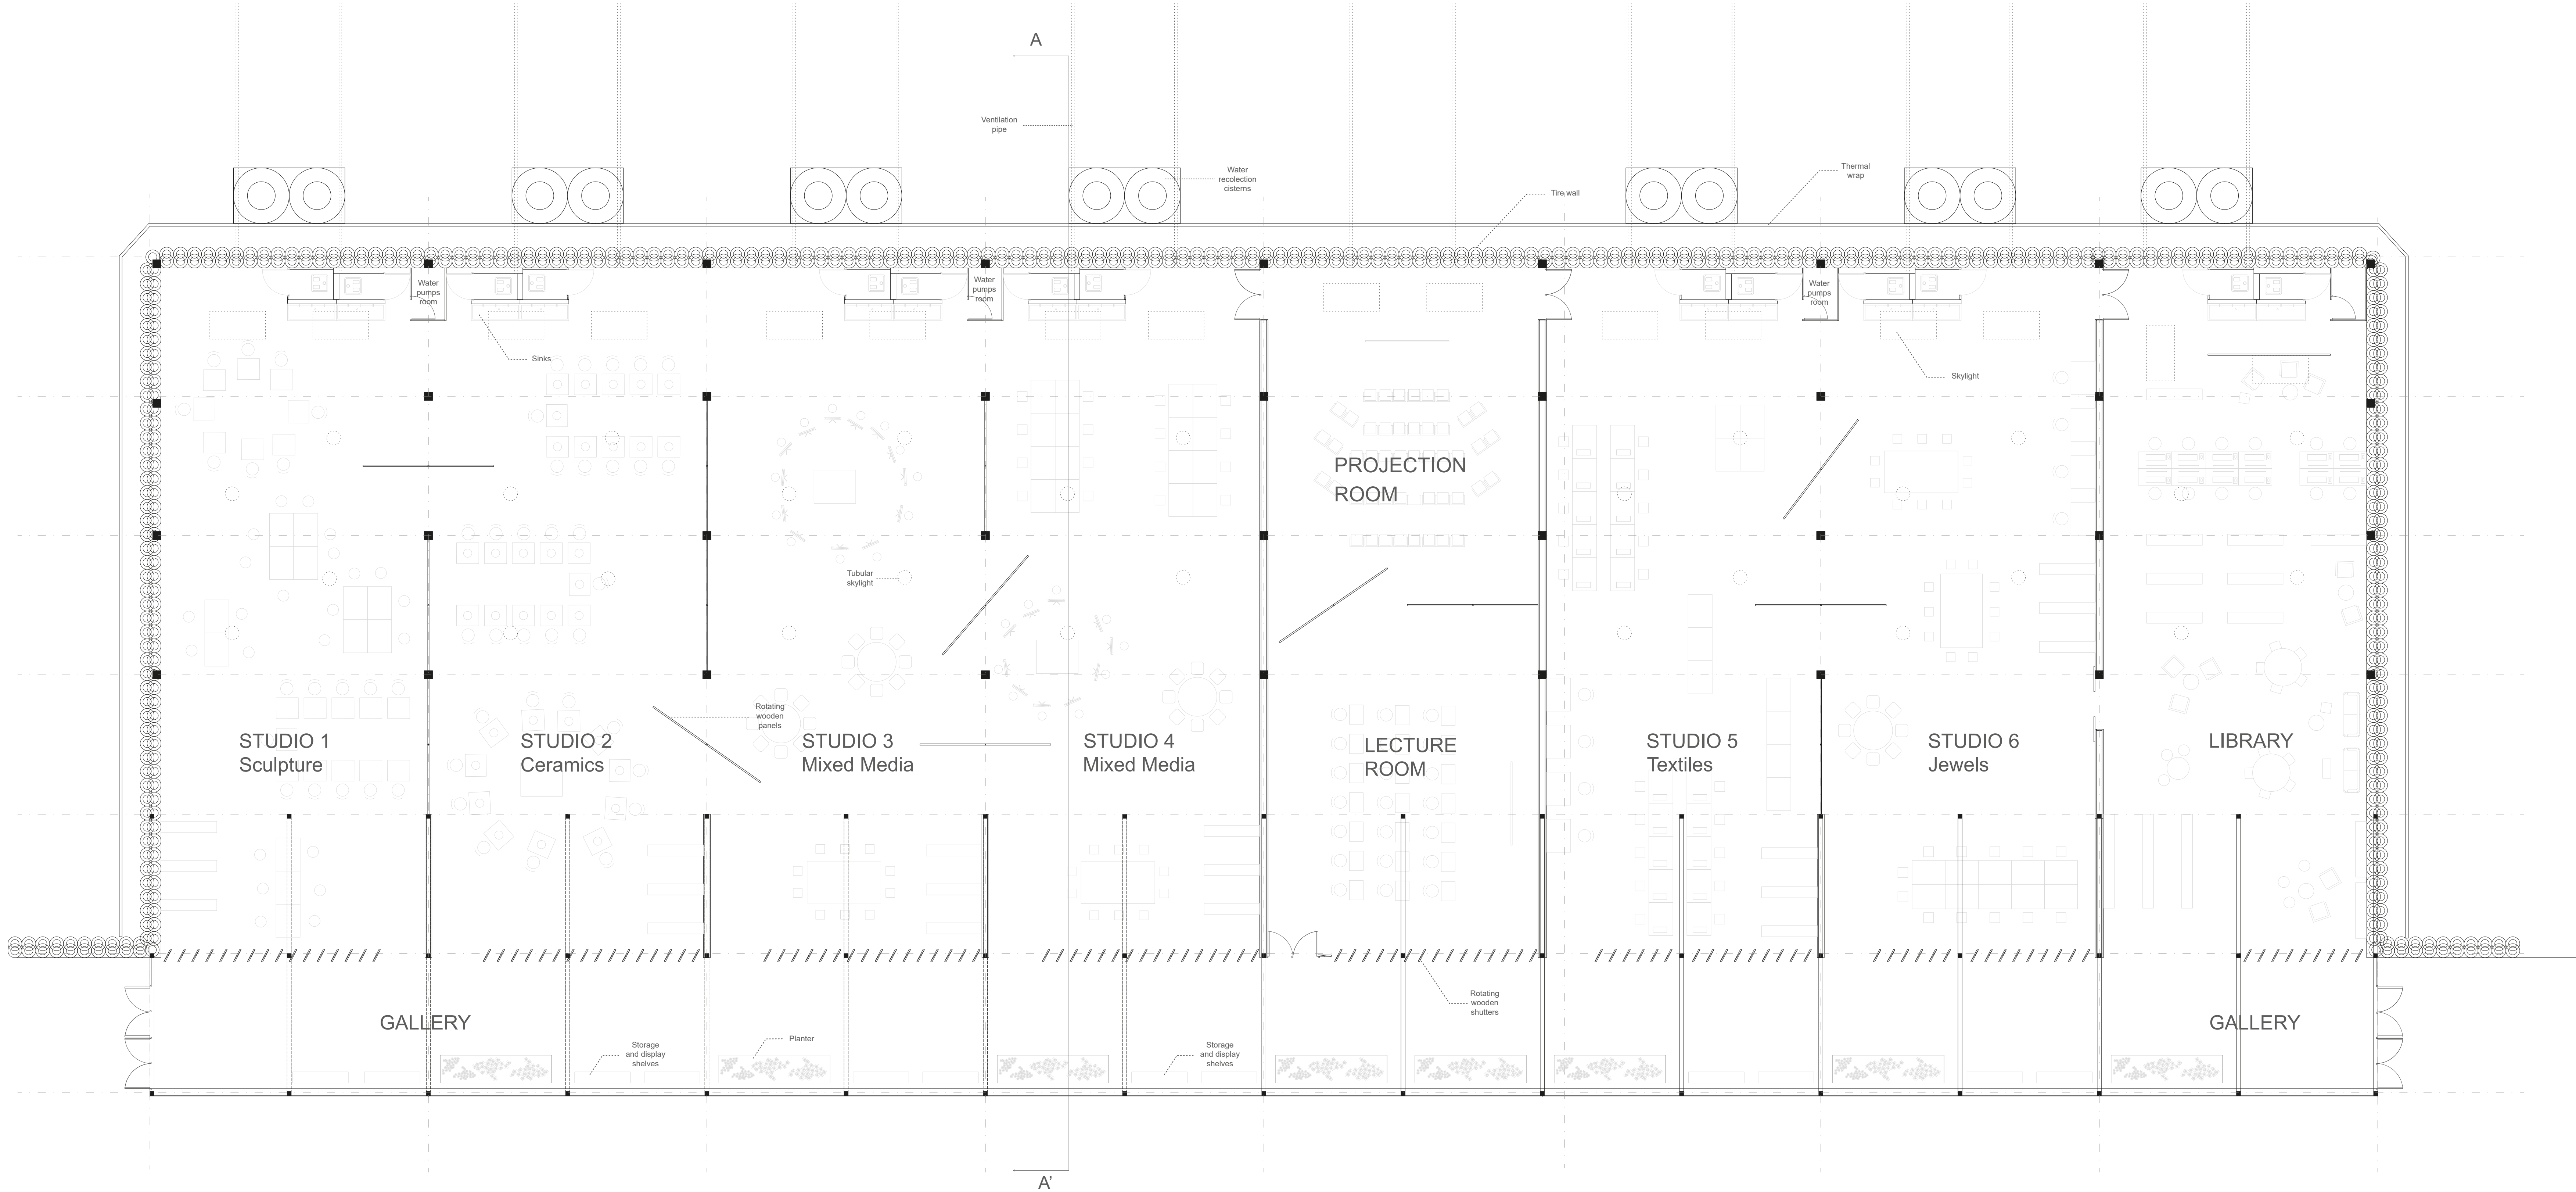

EARTHSHIP UNIVERSITY

ARTS DESIGN AND CRAFTS

1:100 PLAN
0 5m